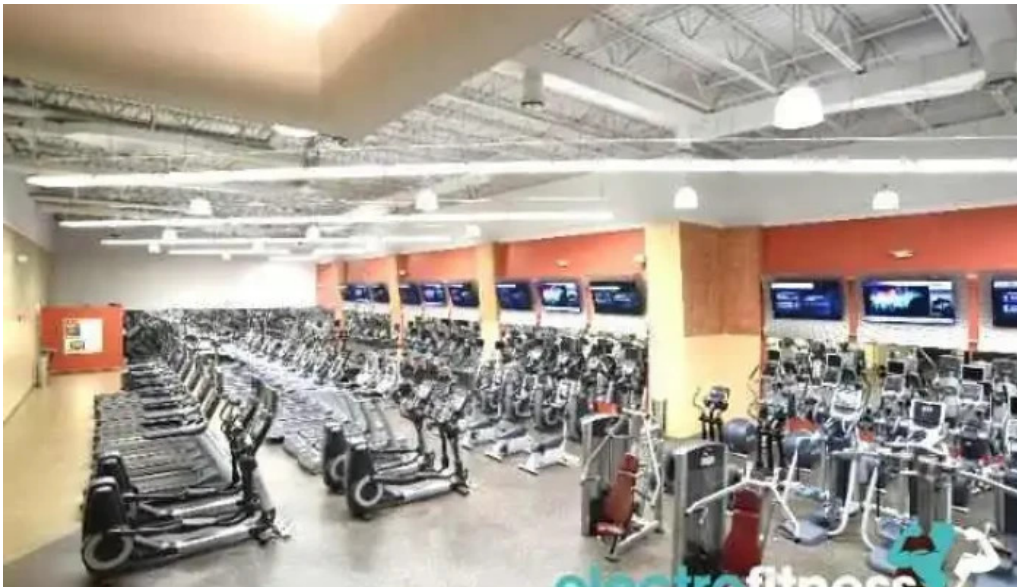

Onelife fitness bethesda all

Tags

Planning, Wheelchair-accessible car park, Wheelchair-accessible entrance, Accessibility, Basketball court, Child care, Membership required, Service options, Amenities, Has a tennis court, Outdoor services

Related content

4.3 * *Onelife Fitness - Crystal Park - Arlington*

3.9 * *Life Time - Centennial*

3.8 * *Match Point Sports & Fitness - Griffith*