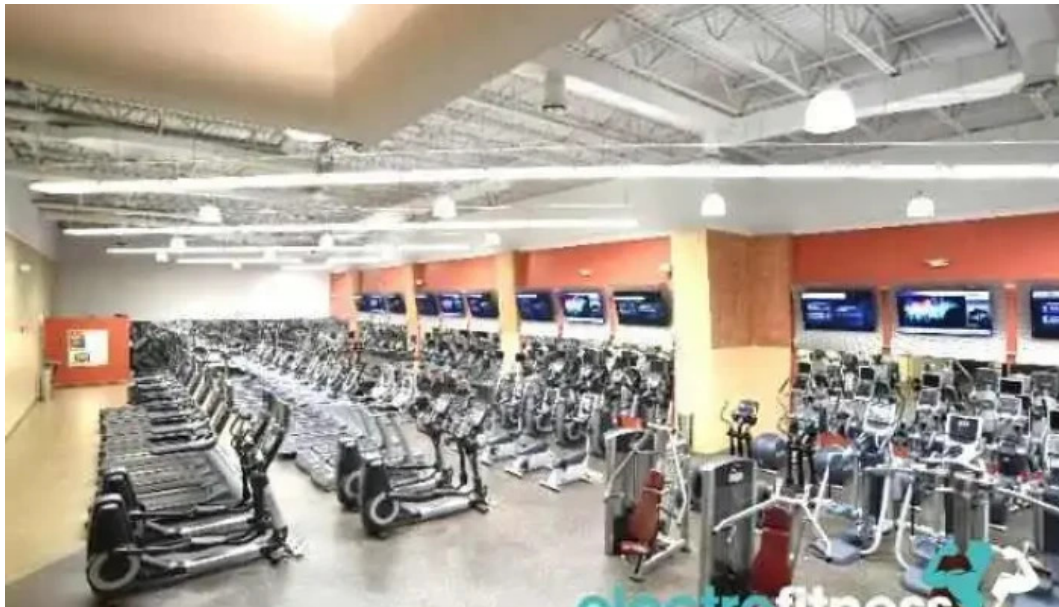

## Onelife Fitness - Bethesda - Bethesda

bethesda

I'm not a robot   
reCAPTCHA

Published on: 23/04/25	Hits: 2431
Comments: 0	See comments
Votes: 221	Score: 3.9

[https://www.electrofitness.com/gym/bethesda/onelife-fitness-bethesda-bethesda\\_219713.php](https://www.electrofitness.com/gym/bethesda/onelife-fitness-bethesda-bethesda_219713.php)

### **Discover OneLife Fitness - Bethesda: A Comprehensive Family Gym Experience**

OneLife Fitness in Bethesda, Maryland, has been a staple for fitness enthusiasts and families for over 27 years. With its **\*\*wheelchair-accessible entrance\*\*** and facilities, this gym ensures that everyone can enjoy its amenities comfortably.

### **Membership Options and Amenities**

To access the full range of services at OneLife Fitness, a membership is

required. This investment grants you access to numerous **amenities**, including multiple weight rooms, cardio machines, and an expansive variety of group fitness classes. With its cavernous layout, even during peak hours, the facility never feels overwhelmingly crowded.

## **Sporting Facilities**

One of the standout features of OneLife Fitness is its sporting facilities. The gym proudly boasts a **basketball court** and a **tennis court**, catering to both casual players and serious athletes. For those who prefer outdoor activities, the gym also offers **outdoor services**, ensuring members can enjoy tennis matches and other sports year-round. Additionally, the **wheelchair-accessible car park** makes it easy for all users to visit the gym, promoting inclusivity for everyone.