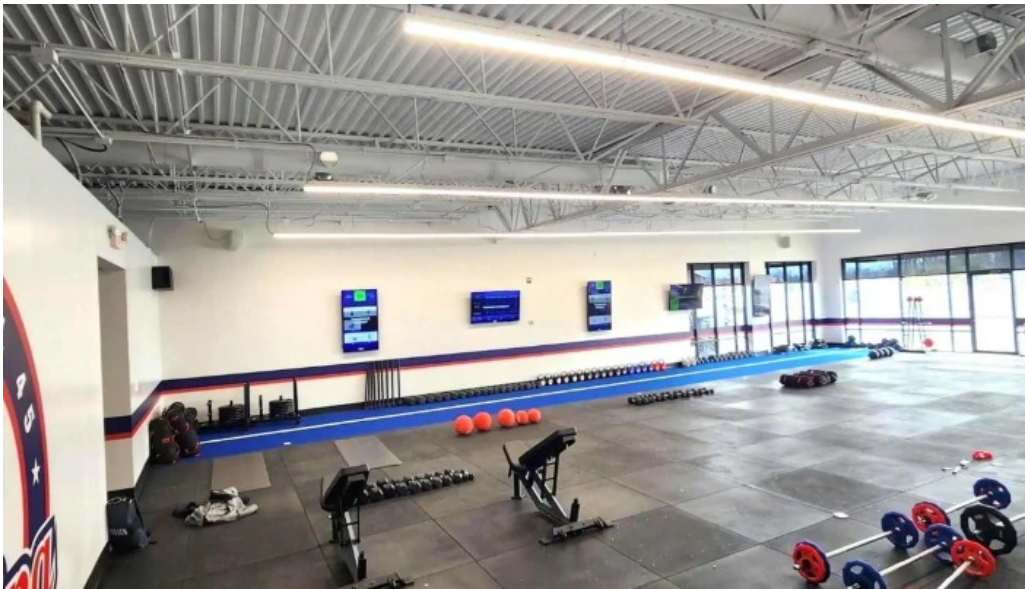

## **Conclusion**

F45 Training Fort Wayne SW exemplifies what a modern gym should be: accessible, community-focused, and innovative in its approach to fitness. With features like a **\*\*wheelchair-accessible entrance\*\*** and a dedicated staff, F45 welcomes everyone to partake in their dynamic classes. If you're looking to transform your fitness journey within a supportive environment, F45 Fort Wayne SW is waiting for you. Join today and experience the difference!

**Images**

*F45 training fort wayne sw street view 360deg*

*F45 training fort wayne sw map*

*F45 training fort wayne sw gym*

*F45 training fort wayne sw fort wayne*

*F45 training fort wayne sw by owner*

*F45 training fort wayne sw area*