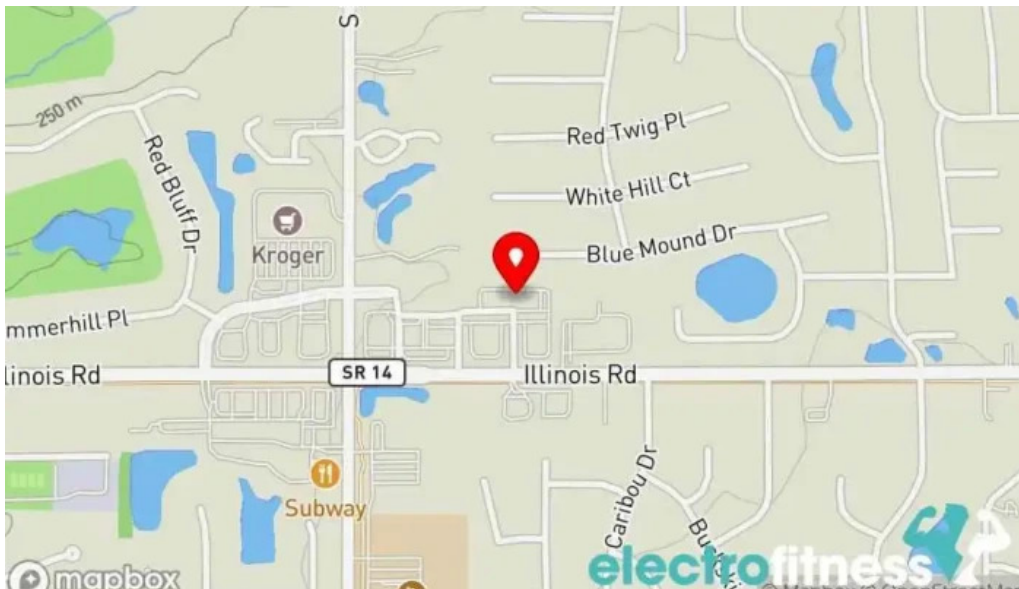

F45 training fort wayne sw map