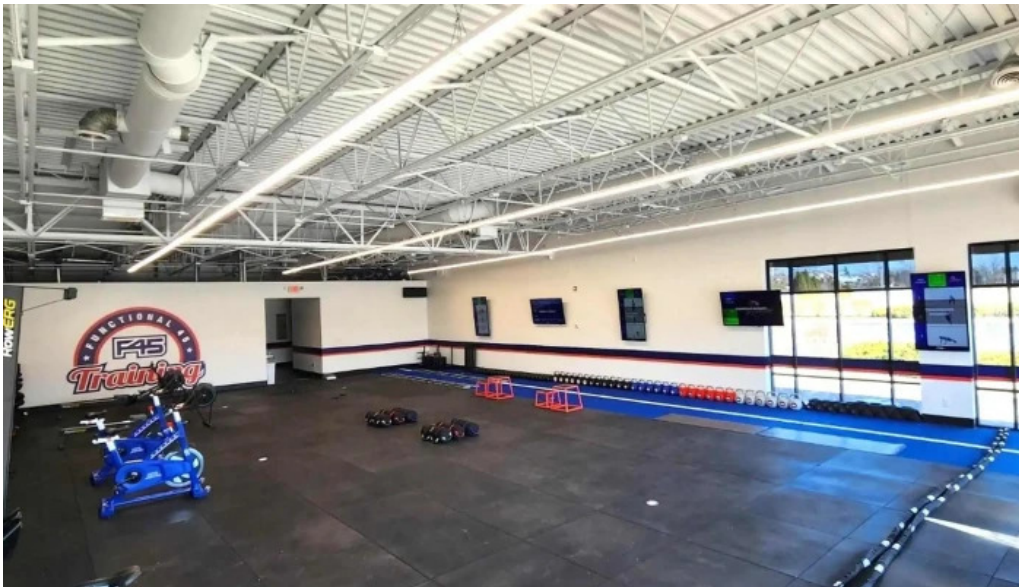

F45 training fort wayne sw area