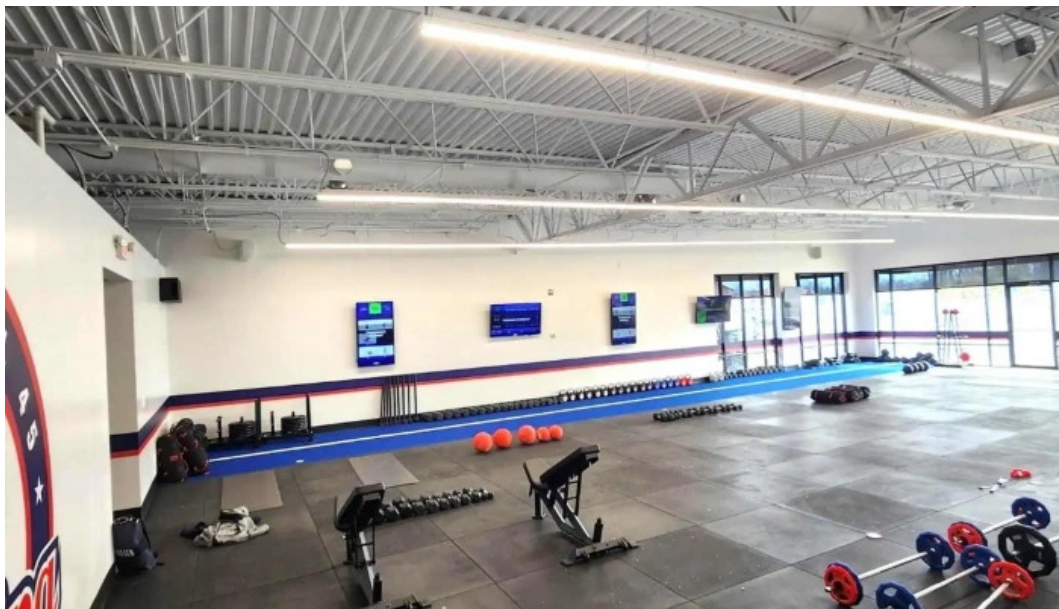

F45 Training Fort Wayne Sw - Fort Wayne

fort wayne

☐ I'm not a robot
RECAPTCHA

Published on: 12/05/25	Hits: 520
Comments: 0	See comments
Votes: 52	Score: 5

<https://www.electrofitness.com/gym/fort-wayne/f45-training-fort-wayne-sw-fort-wayne_289122.php>

fort wayne

F45 Training Fort Wayne Sw - Fort Wayne

Discover F45 Training Fort Wayne SW: Your Community Gym

F45 Training Fort Wayne SW is not just a gym; it's a vibrant community where fitness enthusiasts come together to achieve their health goals. Located in Fort Wayne, Indiana, this facility stands out for its inclusive environment and exceptional coaching staff.

Accessibility Features

One of the most commendable aspects of F45 Training Fort Wayne SW is its ****wheelchair-accessible entrance**** and ****wheelchair-accessible car park****. This