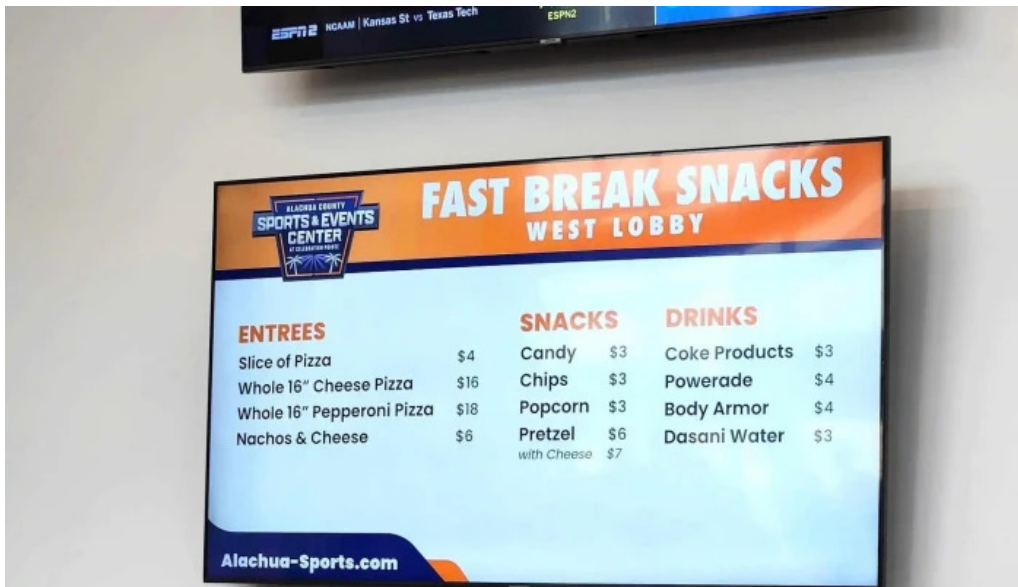

Alachua county sports event center gainesville