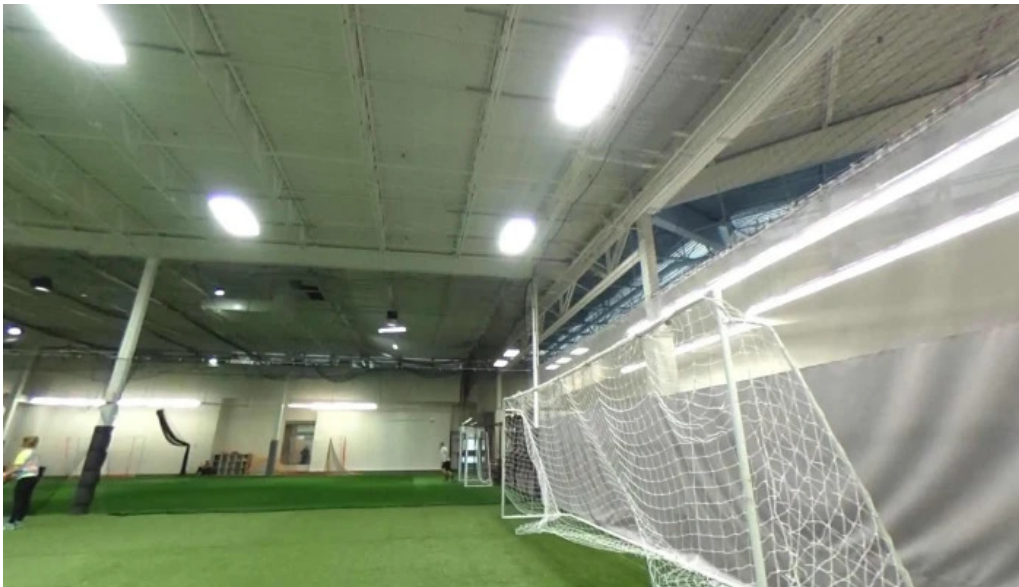

Legends of pittsburgh street view 360deg