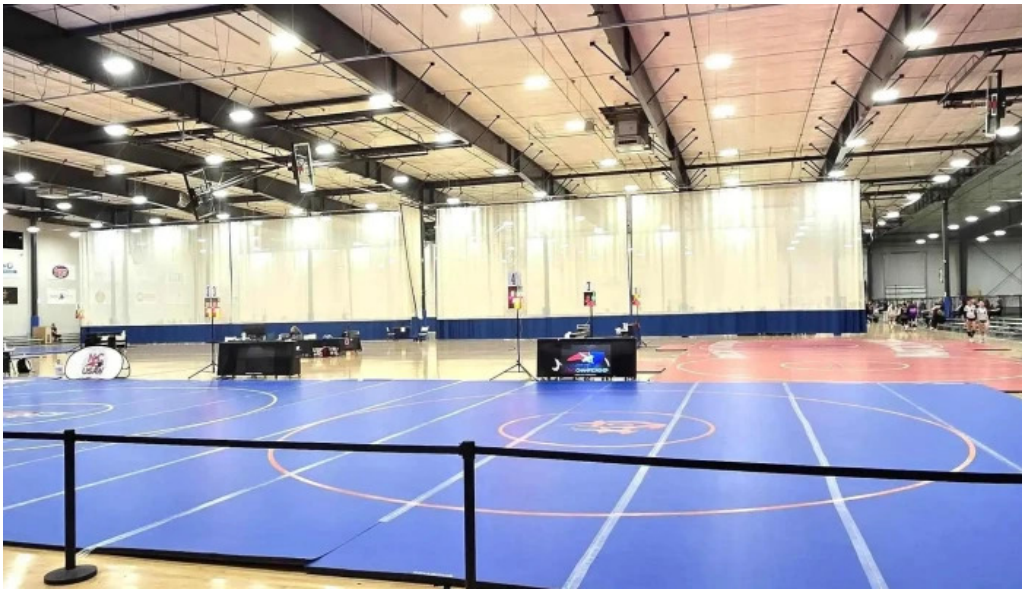

Rise indoor sports videos